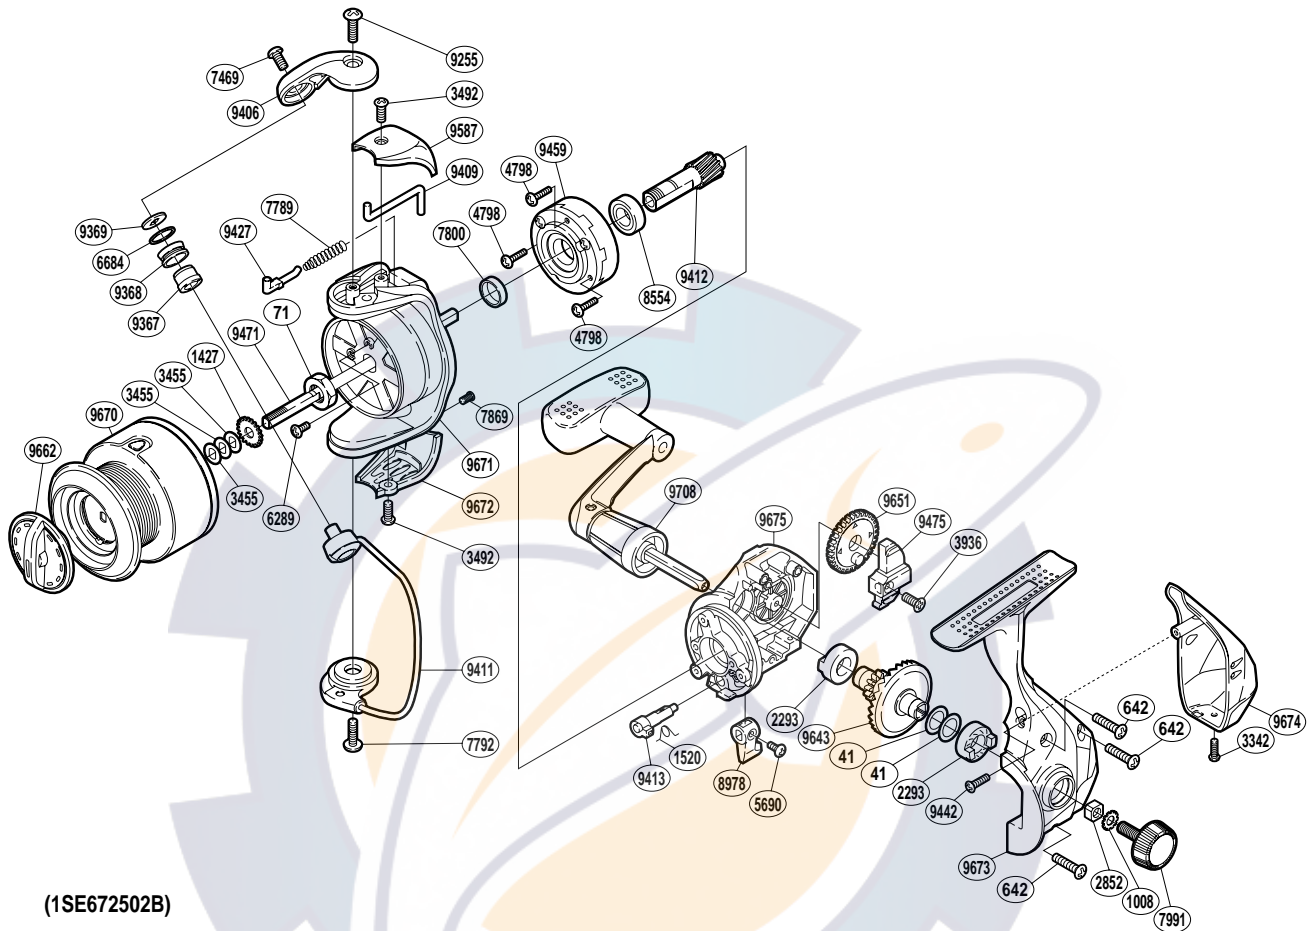

SHIMANO®

SLADE

SL-2500FB

(1SE672502B)

Part No.	Description	Part No.	Description	Part No.	Description
RD 0041	Washer	RD 7789	Bail Spring	RD 9442	Screw
RD 0071	Rotor Nut	RD 7792	Screw	RD 9459	Roller Clutch Assembly
RD 0642	Screw	RD 7800	Rotor Ring	RD 9471	Main Shaft
RD 1008	Handle Lock Washer	RD 7869	Screw	RD 9475	Oscillating Slider
RD 1427	Spool Support	RD 7991	Handle Screw Cap	RD 9587	Bail Spring Cover
RD 1520	Anti-Reverse Cam Spring	RD 8554	Ball Bearing	RD 9643	Drive Gear
RD 2293	Drive Gear Bushing	RD 8978	Anti-Reverse Lever	RD 9651	Oscillating Gear
RD 2852	Handle Screw Lock	RD 9255	Screw	RD 9662	Drag Knob
RD 3342	Screw	RD 9367	Line Roller Bushing	RD 9670	Spool Assembly
RD 3455	Spool Washer	RD 9368	Line Roller	RD 9671	Rotor
RD 3492	Screw	RD 9369	Line Roller Washer	RD 9672	Bail Hold Support Guard
RD 3936	Screw	RD 9406	Bail Arm	RD 9673	Side Cover
RD 4798	Screw	RD 9409	Bail Trip Lever	RD 9674	Rear Protector
RD 5690	Screw	RD 9411	Bail Assembly	RD 9675	Body
RD 6289	Screw	RD 9412	Pinion Gear	RD 9708	Handle Assembly
RD 6684	Line Roller Spacer	RD 9413	Anti-Reverse Cam		
RD 7469	Screw	RD 9427	Bail Spring Guide		